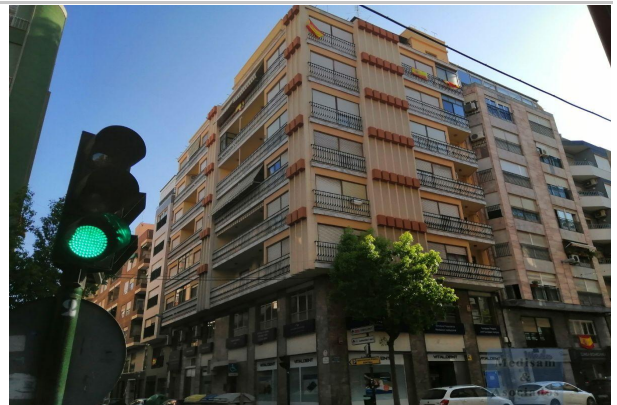

address:

Nº: IZDA.floor: 4

town: Elche-Elx

province: Alicante

postal code: 3201

zone: CORAZON DE JESUS

sqm built:	155	lift:	no	floor:	terrazzo
living area:	0	pool:	no	air conditioner:	
plot sq.meters:	0	garages:	0	hot water:	individual
sqm terrace:	0	terraces:	0	fuel:	butane
bedrooms:	4	storage room:	no	orientation:	
bathrooms:	1	garden:	no	antiquity:	1973
toilets:	1	courtyard:	no	outward/inward:	outward
cupboards:	0	furnished:	no	community fees/month:	0